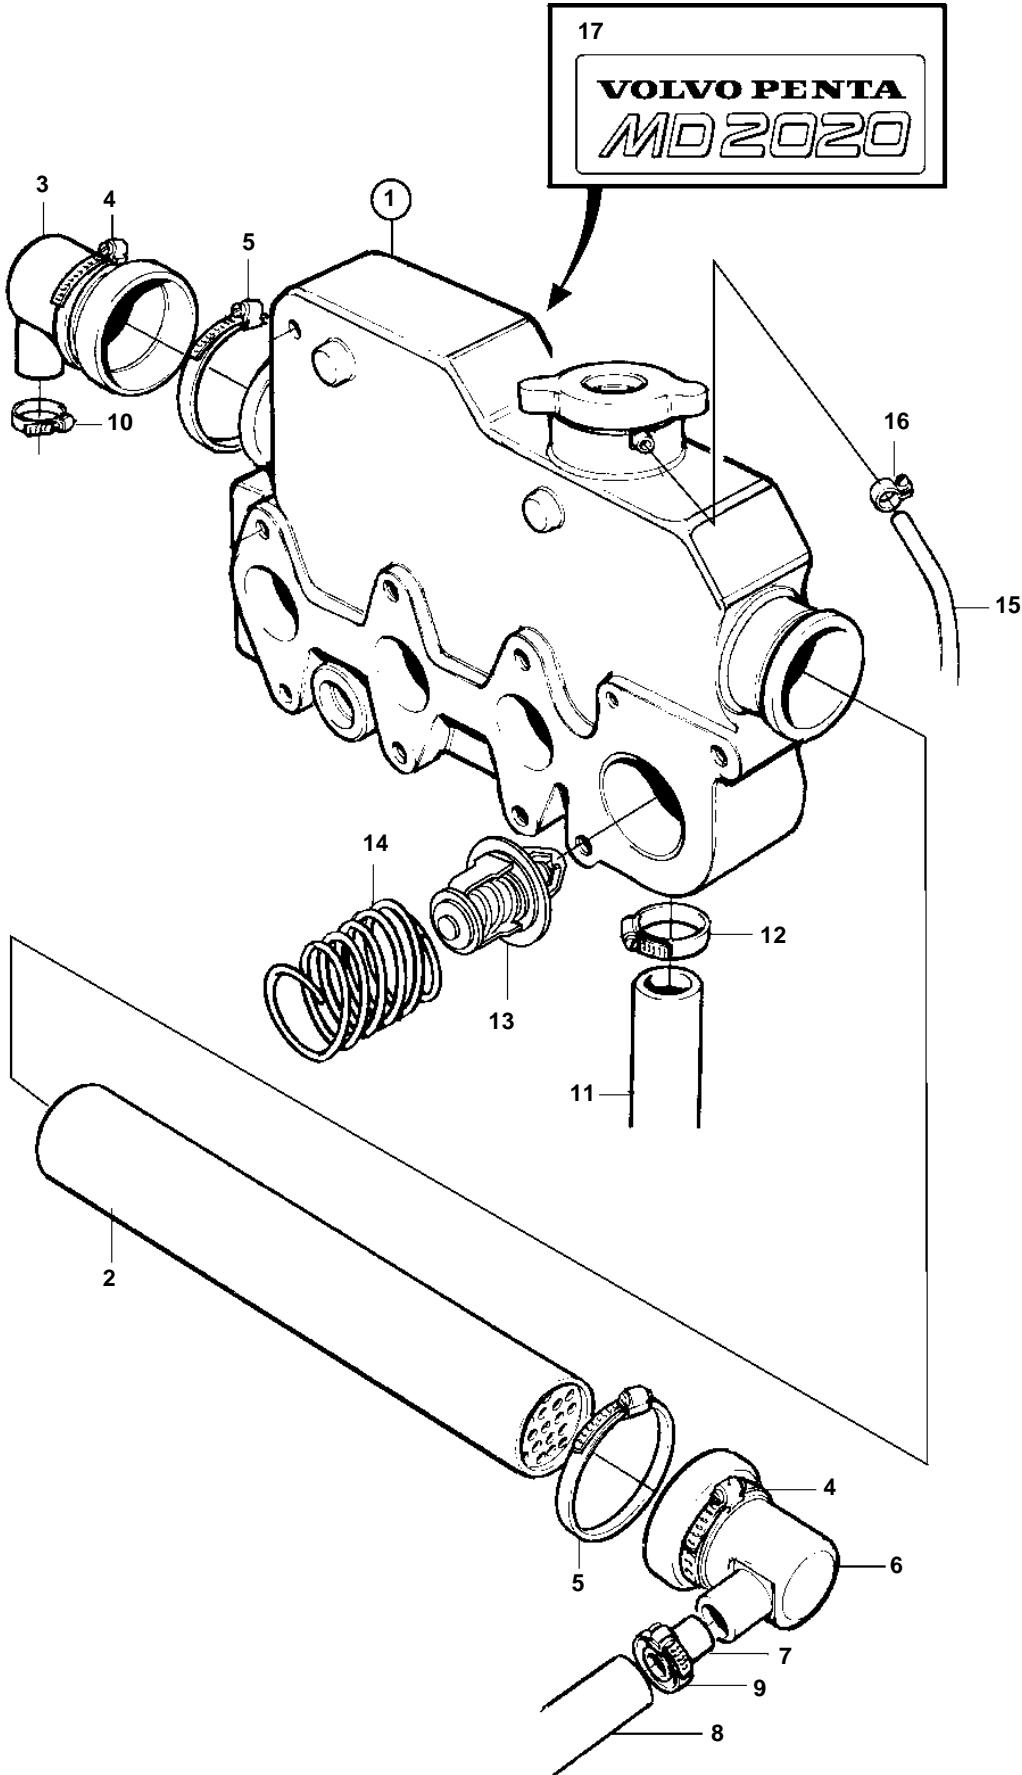

MD2020B

17641

## MD2020B

REF	PART NO.	QTY	DESCRIPTION	SEE SEC.	NOTES
1	3580244	1	Heat exchanger housi		
				2426	
2	3580247	1	Heat exchanger eleme		
3	861920	1	Cover		
4	961672	2	Clamp		(861921)
5	961673	2	Clamp		(861922)
6	861924	1	Cover		
7	861925	1	Tube		
8	861926	1	Hose		Sea water pump-heat exchanger.
9	961667	1	Hose clamp		(861929)
10	853548	1	Hose clamp		(861923)
11	3580248	1	Rubber hose		Heat exchanger-water pump.
12	853548	1	Hose clamp		(861923)
13	861911	1	Thermostat		
14	861910	1	Spring		
15		1	Hose		
16	961662	1	Clamp		
17		1	Decal		